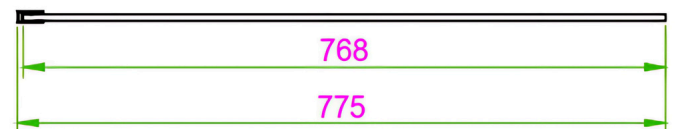

Colour/finish: Brushed Brass /
Clear Glass

COO: CN

Weight: 33.21 Kg

Adjustment (mm): 775-790

Aqua-Shield: Yes

Hinge Type: N/A

Frame Type: Frameless

Radius: N/A

Door in Swing: N/A

Door out Swing: N/A

Glass Thickness (mm): 8

Compliance DOP: HBDOC021 /
HBDOC022

Product Dimensions

H 2000 x W 800 x D 8mm

Product Guarantee

- Lifetime Guarantee
- 2 Years Parts (Rollers, Handle & Seals)