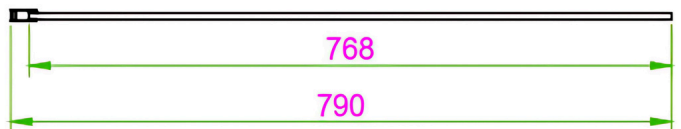

Colour/finish: Brushed Brass /
Clear Glass

COO: CN

Weight: 33.21 Kg

Adjustment (mm): 775-790

Aqua-Shield: Yes

Hinge Type: N/A

Frame Type: Frameless

Radius: N/A

Door in Swing: N/A

Door out Swing: N/A

Glass Thickness (mm): 8

Compliance DOP: HBDOC021 /
HBDOC022

Product Dimensions

H 2000 x W 800 x D 8mm

Product Guarantee

- Lifetime Guarantee
- 2 Years Parts (Rollers, Handle & Seals)