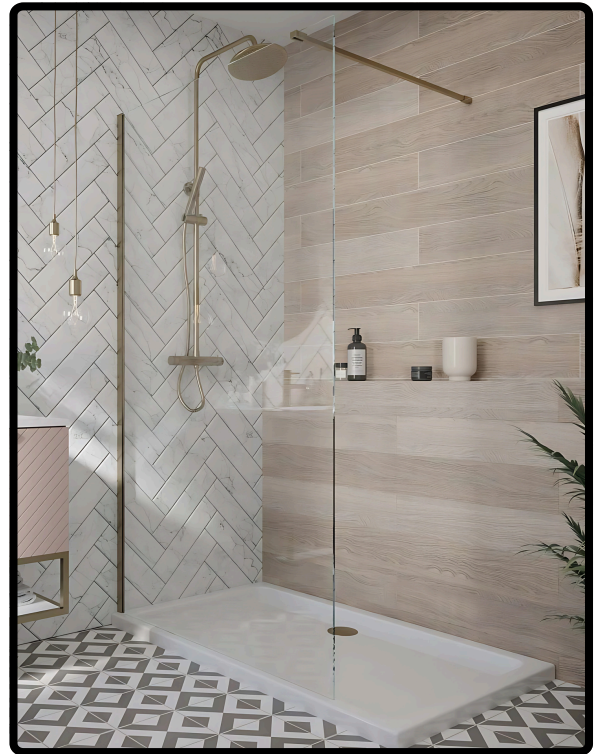

BATHCO DESIGNS

MANAGING BATHROOMS IN CONSTRUCTION

Edwrox Serie Uno 800mm Brushed Brass Wetroom Screen

27-UNWRP80 Edwrox Serie Uno
800mm Brushed Brass Wetroom
Screen

Technical Information

Material: Aluminum / Glass

Colour/finish: Brushed Brass /
Clear Glass

COO: CN

Weight: 33.21 Kg

Adjustment (mm): 775-790

Aqua-Shield: Yes

Hinge Type: N/A

Frame Type: Frameless

Radius: N/A

Door in Swing: N/A

Door out Swing: N/A

Glass Thickness (mm): 8

Compliance DOP: HBDOC021 /
HBDOC022

Product Dimensions

H 2000 x W 800 x D 8mm

Product Guarantee

- Lifetime Guarantee
- 2 Years Parts (Rollers, Handle & Seals)