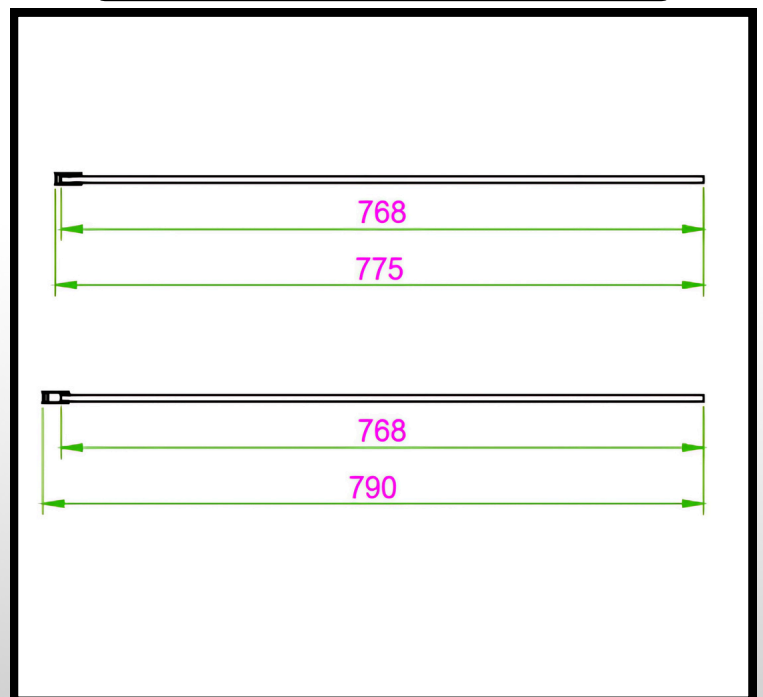

BATHCO DESIGNS

MANAGING BATHROOMS IN CONSTRUCTION

Edwrox Serie Uno 800mm Chrome
Wetroom Screen

27-UNWRP80 Edwrox Serie Uno
800mm Chrome Wetroom Screen

Technical Information

Material: Aluminum / Glass
Colour/finish: Chrome / Clear Glass
COO: CN
Weight: 33.21 Kg
Adjustment (mm): 775-790
Aqua-Shield: Yes
Hinge Type: N/A
Frame Type: Frameless
Radius: N/A
Door in Swing: N/A
Door out Swing: N/A
Glass Thickness (mm): 8
Compliance DOP: HBDOC021 /
HBDOC022

Product Dimensions

H 2000 x W 800 x D 8mm

Product Guarantee

- Lifetime Guarantee
- 2 Years Parts (Rollers, Handle & Seals)

Contact us!

☎ 01603 856104

✉ sales@bathcodesigns.com

EDWROX