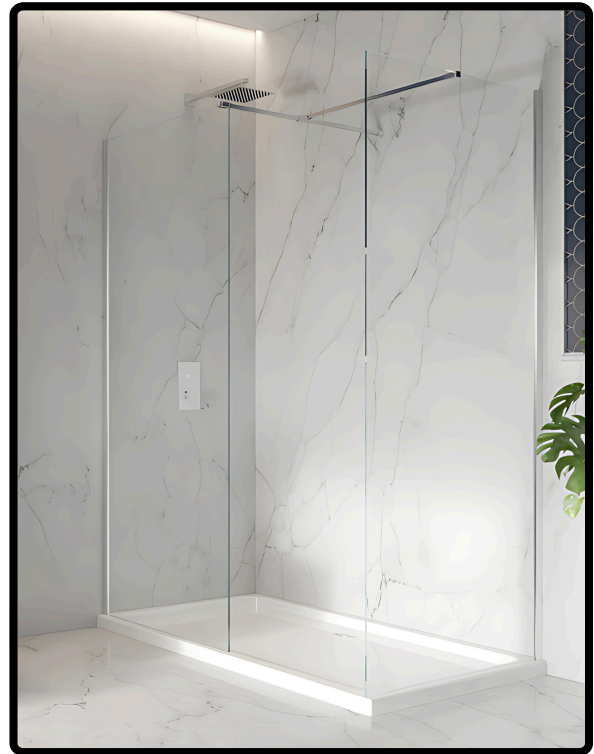

BATHCO DESIGNS

MANAGING BATHROOMS IN CONSTRUCTION

Edwrox Serie Uno 800mm Chrome
Wetroom Screen

27-UNWRP80 Edwrox Serie Uno
800mm Chrome Wetroom Screen

Technical Information

Material: Aluminum / Glass
Colour/finish: Chrome / Clear Glass
COO: CN
Weight: 33.21 Kg
Adjustment (mm): 775-790
Aqua-Shield: Yes
Hinge Type: N/A
Frame Type: Frameless
Radius: N/A
Door in Swing: N/A
Door out Swing: N/A
Glass Thickness (mm): 8
Compliance DOP: HBDOC021 /
HBDOC022

Product Dimensions

H 2000 x W 800 x D 8mm

Product Guarantee

- Lifetime Guarantee
- 2 Years Parts (Rollers, Handle & Seals)

Contact us!

☎ 01603 856104

✉ sales@bathcodesigns.com

EDWROX