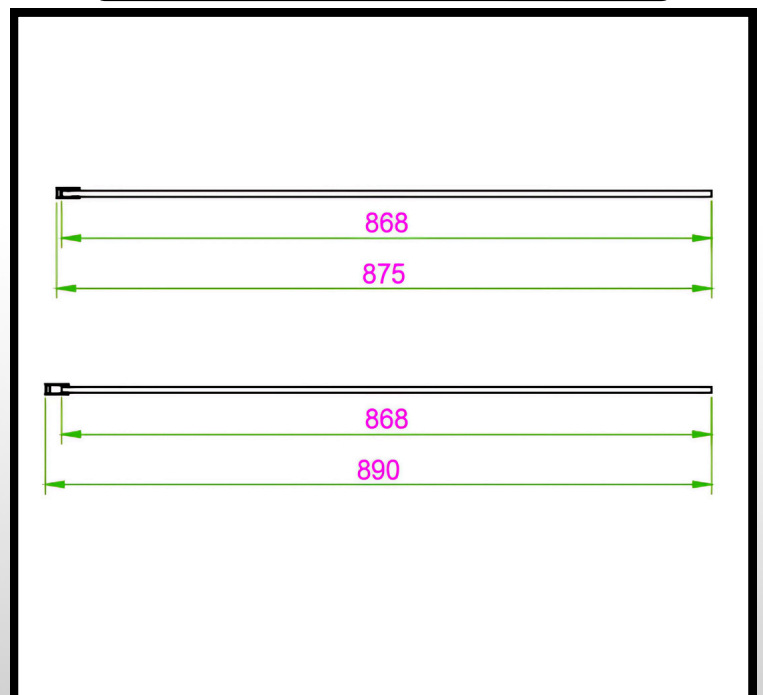

BATHCO DESIGNS

MANAGING BATHROOMS IN CONSTRUCTION

Edwrox Serie Uno 900mm Black
Wetroom Screen

27-UNWRP90 Edwrox Serie Uno
900mm Black Wetroom Screen

Technical Information

Material: Aluminum / Glass
Colour/finish: Black / Clear Glass
COO: CN
Weight: 36.13 Kg
Adjustment (mm): 875-890
Aqua-Shield: Yes
Hinge Type: N/A
Frame Type: Frameless
Radius: N/A
Door in Swing: N/A
Door out Swing: N/A
Glass Thickness (mm): 8
Compliance DOP: HBDOC021 /
HBDOC022

Product Dimensions

H 2000 x W 900 x D 8mm

Product Guarantee

- Lifetime Guarantee
- 2 Years Parts (Rollers, Handle & Seals)

Contact us!

☎ 01603 856104

✉ sales@bathcodesigns.com

EDWROX