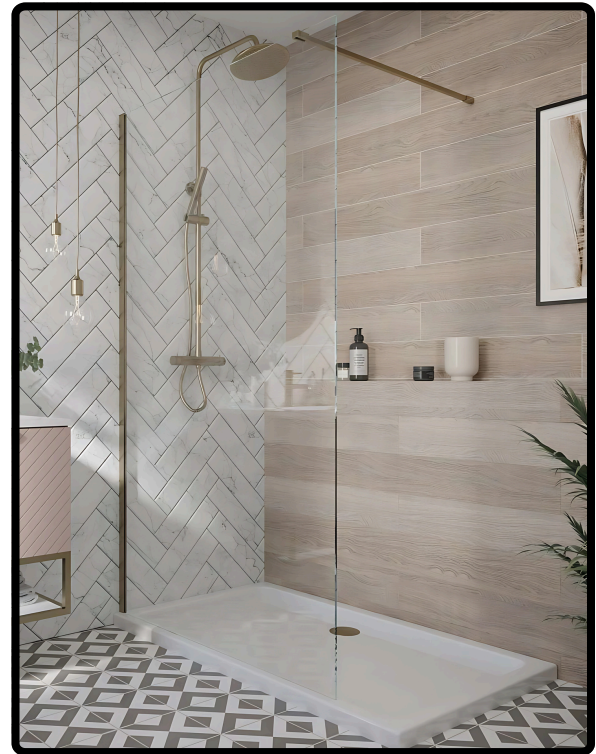

BATHCO DESIGNS

MANAGING BATHROOMS IN CONSTRUCTION

Edwrox Serie Uno 900mm Brushed Brass Wetroom Screen

27-UNWRP90 Edwrox Serie Uno 900mm Brushed Brass Wetroom Screen

Technical Information

Material: Aluminum / Glass

Colour/finish: Brushed Brass / Clear Glass

COO: CN

Weight: 36.13 Kg

Adjustment (mm): 875-890

Aqua-Shield: Yes

Hinge Type: N/A

Frame Type: Frameless

Radius: N/A

Door in Swing: N/A

Door out Swing: N/A

Glass Thickness (mm): 8

Compliance DOP: HBDOC021 / HBDOC022

Product Dimensions

H 2000 x W 900 x D 8mm

Product Guarantee

- Lifetime Guarantee
- 2 Years Parts (Rollers, Handle & Seals)

Contact us!

☎ 01603 856104

✉ sales@bathcodesigns.com

EDWROX

The information on this page is accurate as of the issue date. Fitting dimensions are approximate and may vary due to manufacturing tolerances. We reserve the right to change specifications without notice as part of our ongoing product improvement.

Issue Date: 05/03/2025