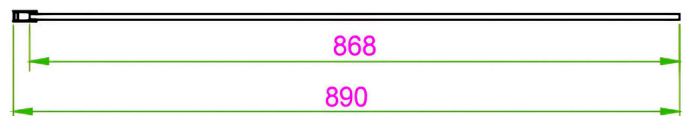

## Technical Information

**Material:** Aluminum / Glass

**Colour/finish:** Brushed Brass / Clear Glass

**COO:** CN

**Weight:** 36.13 Kg

**Adjustment (mm):** 875-890

**Aqua-Shield:** Yes

**Hinge Type:** N/A

## Product Dimensions

H 2000 x W 900 x D 8mm