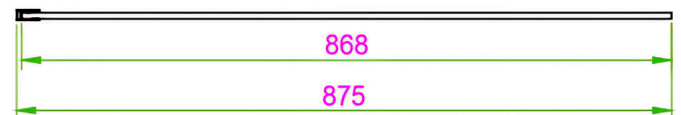

## Technical Information

**Material:** Aluminum / Glass

**Colour/finish:** Brushed Brass / Clear Glass

**COO:** CN

**Weight:** 36.13 Kg

**Adjustment (mm):** 875-890

**Aqua-Shield:** Yes

**Hinge Type:** N/A

## Product Dimensions

H 2000 x W 900 x D 8mm