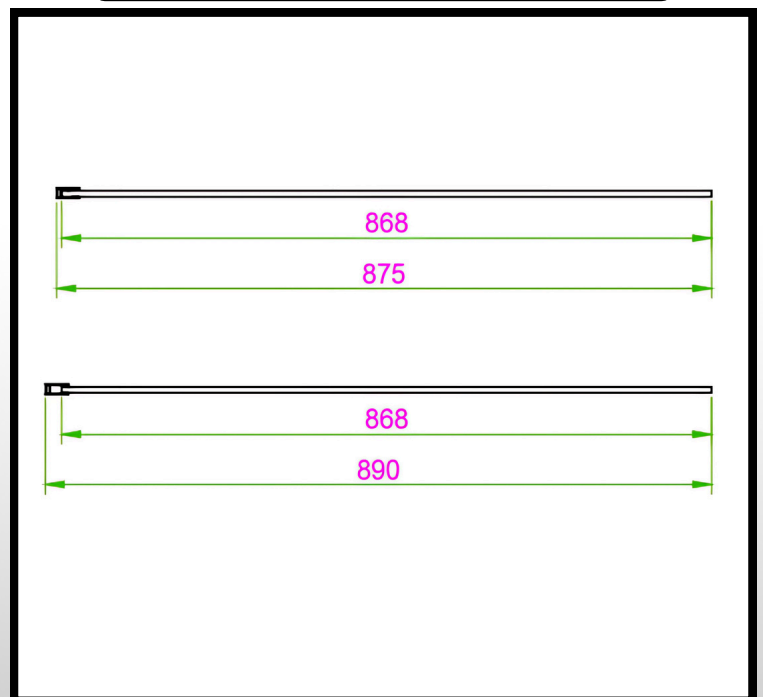

BATHCO DESIGNS

MANAGING BATHROOMS IN CONSTRUCTION

Edwrox Serie Uno 900mm Chrome Wetroom Screen

27-UNWRP90 Edwrox Serie Uno
900mm Chrome Wetroom Screen

Technical Information

Material: Aluminum / Glass
Colour/finish: Chrome / Clear Glass
COO: CN
Weight: 36.13 Kg
Adjustment (mm): 875-890
Aqua-Shield: Yes
Hinge Type: N/A
Frame Type: Frameless
Radius: N/A
Door in Swing: N/A
Door out Swing: N/A
Glass Thickness (mm): 8
Compliance DOP: HBDOC021 /
HBDOC022

Product Dimensions

H 2000 x W 900 x D 8mm

Product Guarantee

- Lifetime Guarantee
- 2 Years Parts (Rollers, Handle & Seals)

Contact us!

☎ 01603 856104

✉ sales@bathcodesigns.com

EDWROX

The information on this page is accurate as of the issue date. Fitting dimensions are approximate and may vary due to manufacturing tolerances. We reserve the right to change specifications without notice as part of our ongoing product improvement.

Issue Date: 05/03/2025