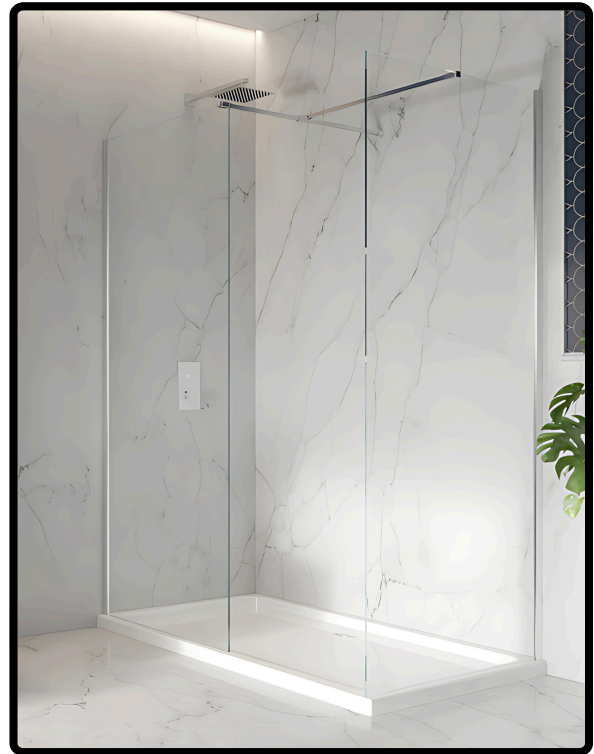

BATHCO DESIGNS

MANAGING BATHROOMS IN CONSTRUCTION

Edwrox Serie Uno 900mm Chrome Wetroom Screen

27-UNWRP90 Edwrox Serie Uno
900mm Chrome Wetroom Screen

Technical Information

Material: Aluminum / Glass
Colour/finish: Chrome / Clear Glass
COO: CN
Weight: 36.13 Kg
Adjustment (mm): 875-890
Aqua-Shield: Yes
Hinge Type: N/A
Frame Type: Frameless
Radius: N/A
Door in Swing: N/A
Door out Swing: N/A
Glass Thickness (mm): 8
Compliance DOP: HBDOC021 /
HBDOC022

Product Dimensions

H 2000 x W 900 x D 8mm

Product Guarantee

- Lifetime Guarantee
- 2 Years Parts (Rollers, Handle & Seals)

Contact us!

☎ 01603 856104

✉ sales@bathcodesigns.com

EDWROX

The information on this page is accurate as of the issue date. Fitting dimensions are approximate and may vary due to manufacturing tolerances. We reserve the right to change specifications without notice as part of our ongoing product improvement.

Issue Date: 05/03/2025