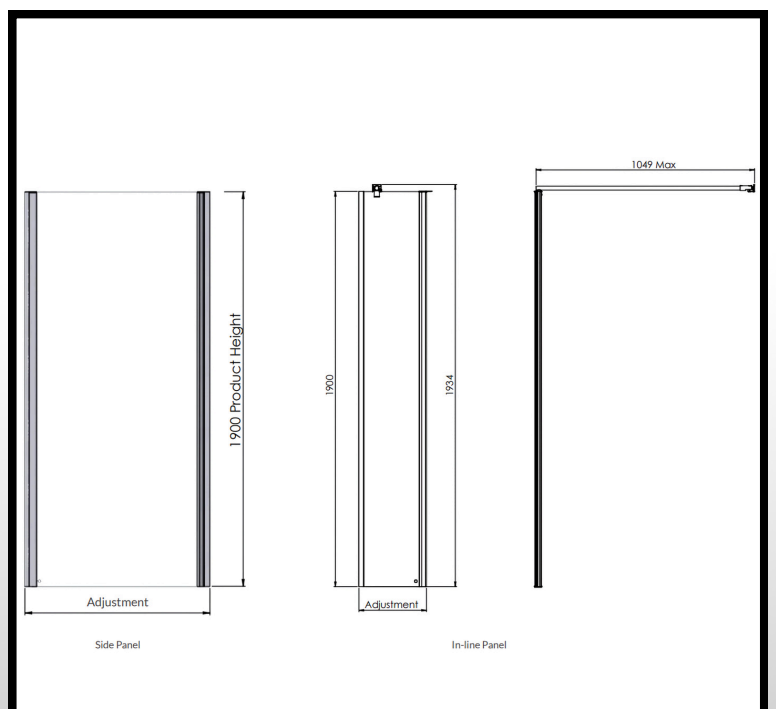

Contact us!

01603 856104

sales@bathcodesigns.com

EDWROX

The information on this page is accurate as of the issue date. Fitting dimensions are approximate and may vary due to manufacturing tolerances. We reserve the right to change specifications without notice as part of our ongoing product improvement.

Issue Date: 05/03/2025