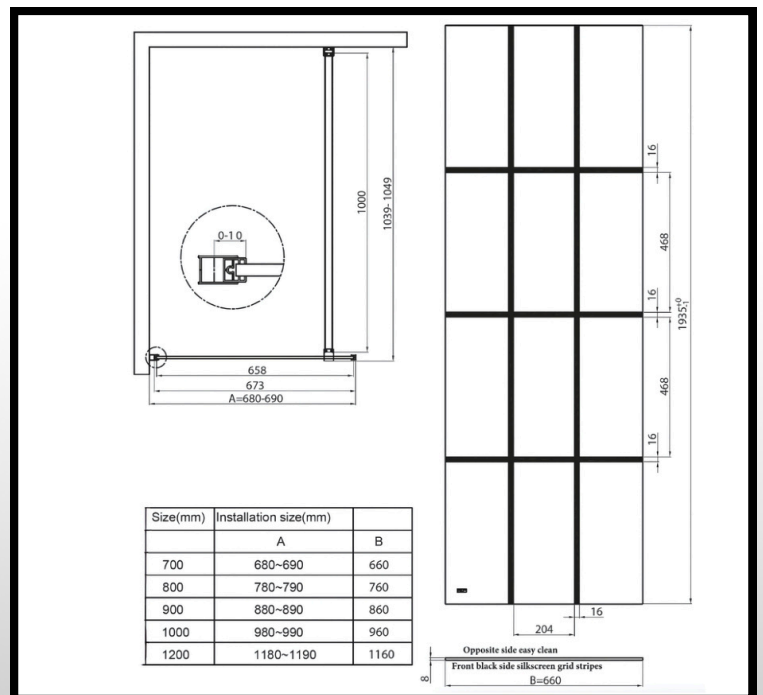

BATHCO DESIGNS

MANAGING BATHROOMS IN CONSTRUCTION

Edwrox Serie Uno Black Grid
700mm Wetroom Screen

27-UNWRP70BG Edwrox Serie Uno
Black Grid 700mm Wetroom
Screen

Technical Information

Material: Aluminum / Glass

Colour/finish: Black / Screen
Printed Glass

COO: CN

Weight: 29 Kg

Adjustment (mm): 680-690

Aqua-Shield: Yes

Hinge Type: N/A

Radius: N/A

Door in Swing: N/A

Door out Swing: N/A

Glass Thickness (mm): 8

Compliance DOP: HBDOC098 /
HBDOC099

Product Dimensions

H 1935 x W 700 x D 8mm

Product Guarantee

- Lifetime Guarantee
- 2 Years Parts (Rollers, Handle & Seals)

Contact us!