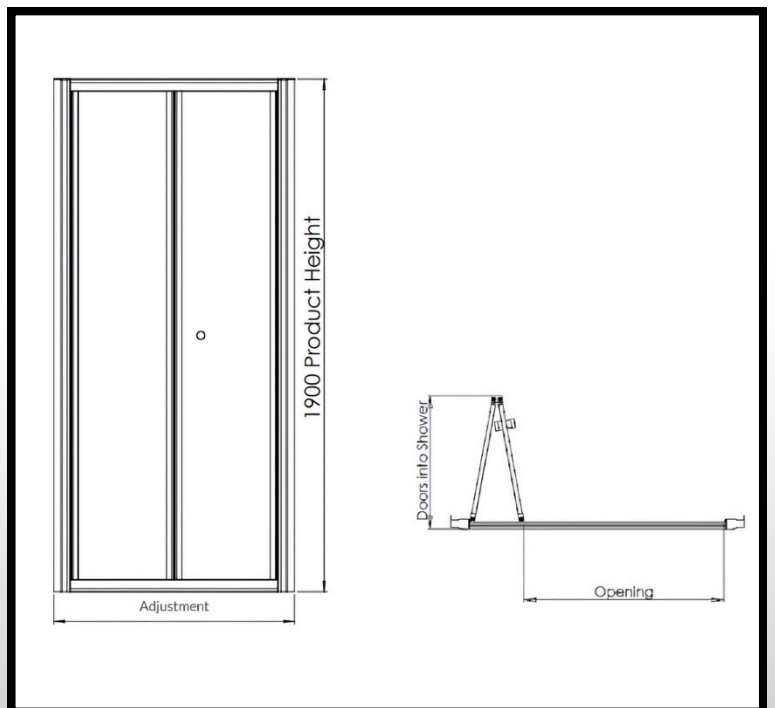

## Technical Information

**Colour/finish:** Polished Chrome

**Glass type:** Clear

**COO:** UK

**Weight:** 26.2 Kg

**Adjustments:** 940-990mm

**Door Aperture:** 675mm

**Glass Thickness:** 4mm

### Features and Benefits:

- Chromed plastic top caps
- Easy Installation Chromed plastic top caps
- Smooth running bearing assemblies running in the top and bottom rail
- Reversible for left or right hand fixing

## Product Dimensions

H 1900 x W 1000mm