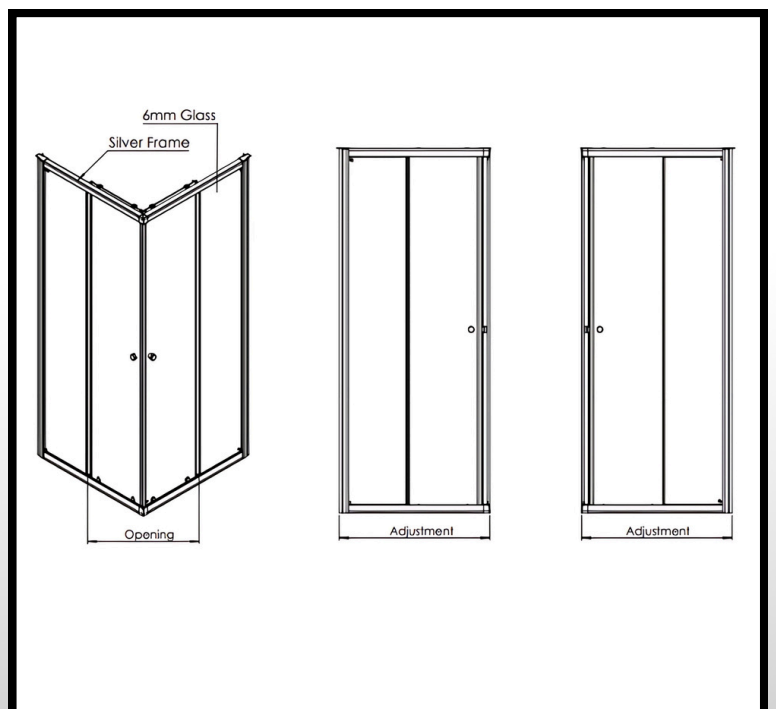

BATHCO DESIGNS

MANAGING BATHROOMS IN CONSTRUCTION

Edwrox Serie Uno Chrome
1000x1000mm Corner Entry Door

2-ED3C10CS Edwrox Serie Uno
Chrome 1000x1000mm Corner
Entry Door

Technical Information

Colour/finish: Polished Chrome

Glass type: Clear

COO: UK

Weight: 60.4Kg

Adjustments: 950-975mm

Door Aperture: 525mm

Glass Thickness: 6mm

Features and Benefits:

- PVC / magnetic seals
- Chromed brass bolt through handles
- Chromed plastic top caps
- Smooth running bearing assemblies in the top and bottom rails
- Quick release bearings' in the bottom rail allows quick cleaning
- Reversible for left or right hand fixing

Product Dimensions

H 1900 x W 1000 x D 1000mm

Product Guarantee

- Lifetime Guarantee
- 2 Years Parts (Rollers, Handle & Seals)

Contact us!

☎ 01603 856104

✉ sales@bathcodesigns.com

EDWROX