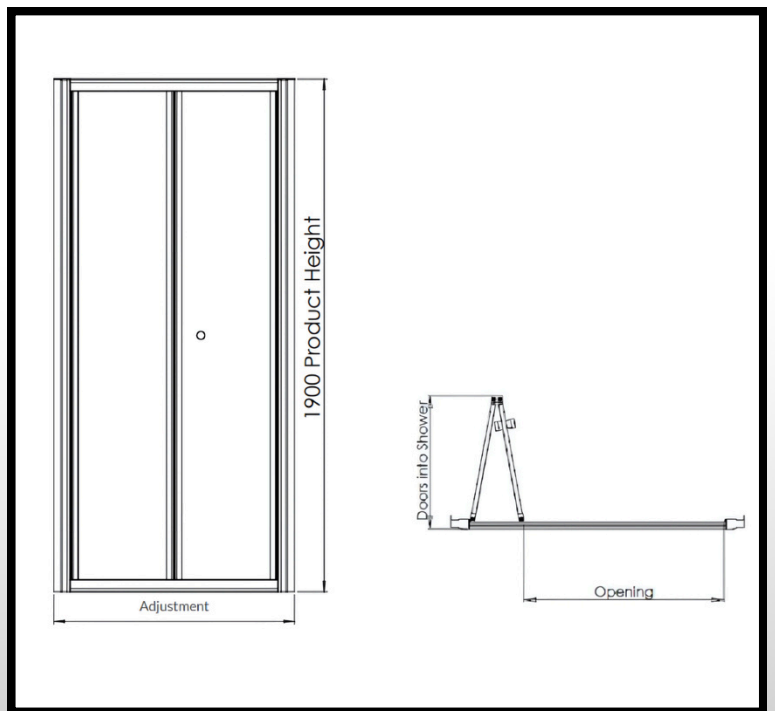

BATHCO DESIGNS

MANAGING BATHROOMS IN CONSTRUCTION

Edwrox Serie Uno Chrome 800mm
Bifold Door

2-ED3B8CS Edwrox Serie Uno
Chrome 800mm Bifold Door

Technical Information

Colour/finish: Polished Chrome

Glass type: Clear

COO: UK

Weight: 21.65 Kg

Adjustments: 740-790mm

Door Aperture: 475mm

Glass Thickness: 4mm

Features and Benefits:

- Chromed plastic top caps
- Easy Installation Chromed plastic top caps
- Smooth running bearing assemblies running in the top and bottom rail
- Reversible for left or right hand fixing

Product Dimensions

H 1900 x W 800mm

Product Guarantee

- Lifetime Guarantee
- 2 Years Parts (Rollers, Handle & Seals)

Contact us!

☎ 01603 856104

✉ sales@bathcodesigns.com

EDWROX