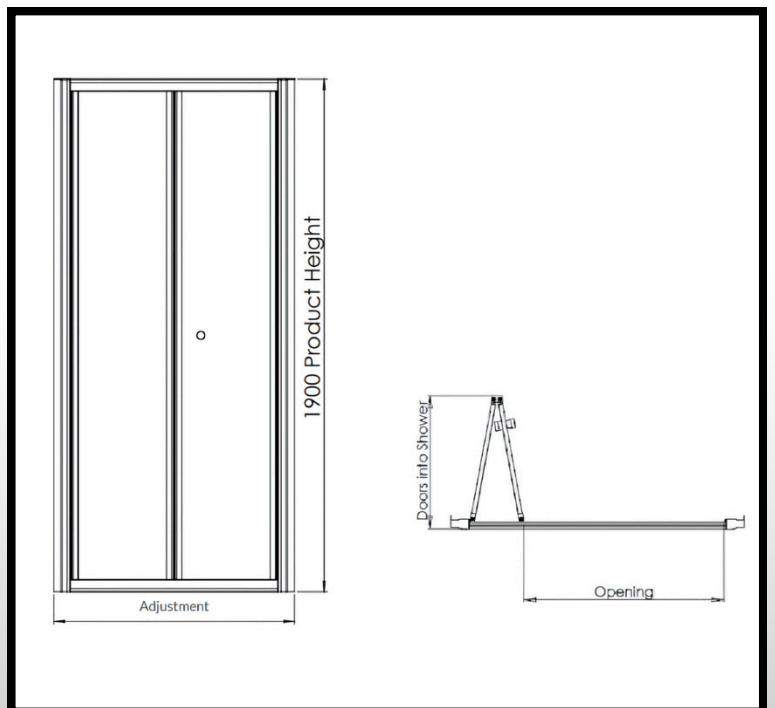

BATHCO DESIGNS

MANAGING BATHROOMS IN CONSTRUCTION

Edwrox Serie Uno Chrome 900mm
Bifold Door

2-ED3B9CS Edwrox Serie Uno
Chrome 900mm Bifold Door

Technical Information

Colour/finish: Polished Chrome

Glass type: Clear

COO: UK

Weight: 23.9 Kg

Adjustments: 840-890mm

Door Aperture: 575mm

Glass Thickness: 4mm

Features and Benefits:

- Chromed plastic top caps
- Easy Installation Chromed plastic top caps
- Smooth running bearing assemblies running in the top and bottom rail
- Reversible for left or right hand fixing

Product Dimensions

H 1900 x W 900mm

Product Guarantee

- Lifetime Guarantee
- 2 Years Parts (Rollers, Handle & Seals)

Contact us!

☎ 01603 856104

✉ sales@bathcodesigns.com

EDWROX