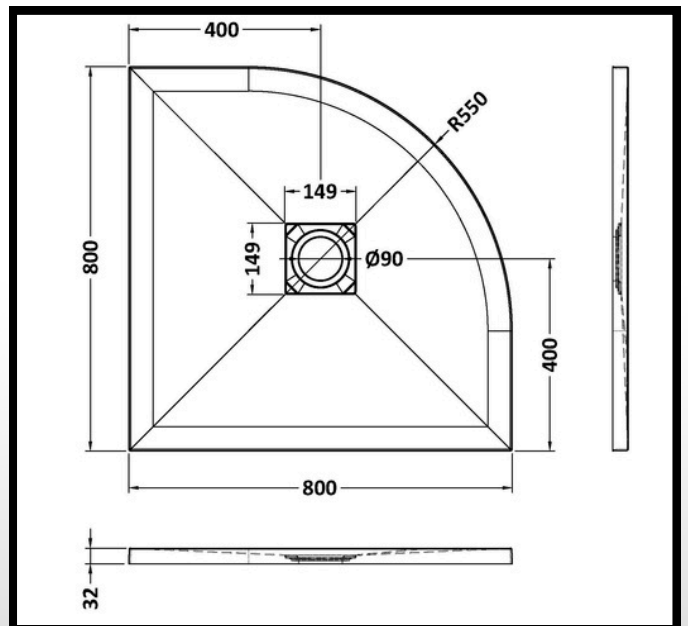

BATHCO DESIGNS

MANAGING BATHROOMS IN CONSTRUCTION

Edwrox Slate Grey 800 x 800
Quadrant Shower Tray

15-SLX2H Edwrox Slate Grey
800 x 800 Quadrant Shower
Tray

Technical Information

Material: Acrylic Capped ABS Caco3
& Pu

Colour/ finish: Slate Grey

COO: UK

Weight: 33.2 Kg

Waste Required (mm): 90

Compatible with leg kit: No

Radius: 550

Product Dimensions

L 800 x W 800 x H 32mm

Product Guarantee

- Lifetime Guarantee

Contact us!

☎ 01603 856104

✉ sales@bathcodesigns.com

EDWROX

The information on this page is accurate as of the issue date. Fitting dimensions are approximate and may vary due to manufacturing tolerances. We reserve the right to change specifications without notice as part of our ongoing product improvement.