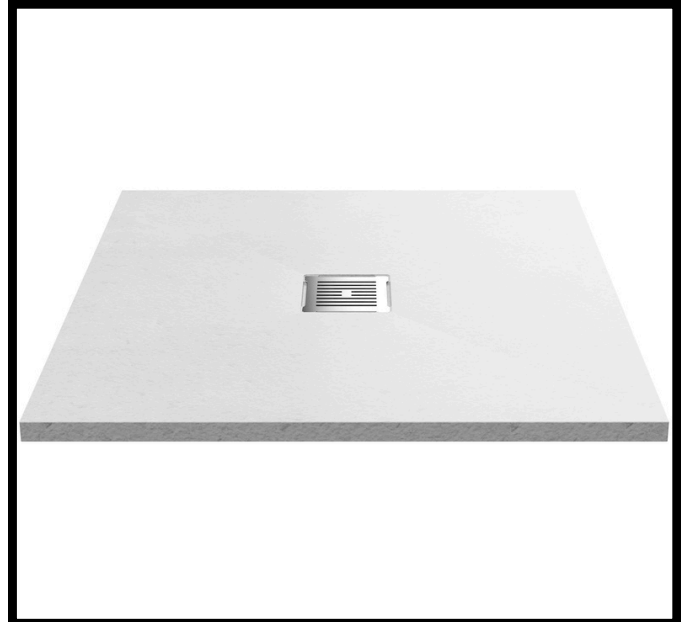

BATHCO DESIGNS

MANAGING BATHROOMS IN CONSTRUCTION

Edwrox Slate White 900 x 900
Square Shower Tray

15-SLX1A Edwrox Slate White
900 x 900 Square Shower Tray

Technical Information

Material: Acrylic Capped ABS Caco3
& Pu

Colour/ finish: Slate White

COO: UK

Weight: 27 Kg

Waste Required (mm): 90

Compatible with leg kit: No

Radius: 0

Product Dimensions

L 900 x W 900 x H 32mm

Product Guarantee

- Lifetime Guarantee

Contact us!

☎ 01603 856104

✉ sales@bathcodesigns.com

EDWROX

The information on this page is accurate as of the issue date. Fitting dimensions are approximate and may vary due to manufacturing tolerances. We reserve the right to change specifications without notice as part of our ongoing product improvement.

Issue Date: 05/03/2025