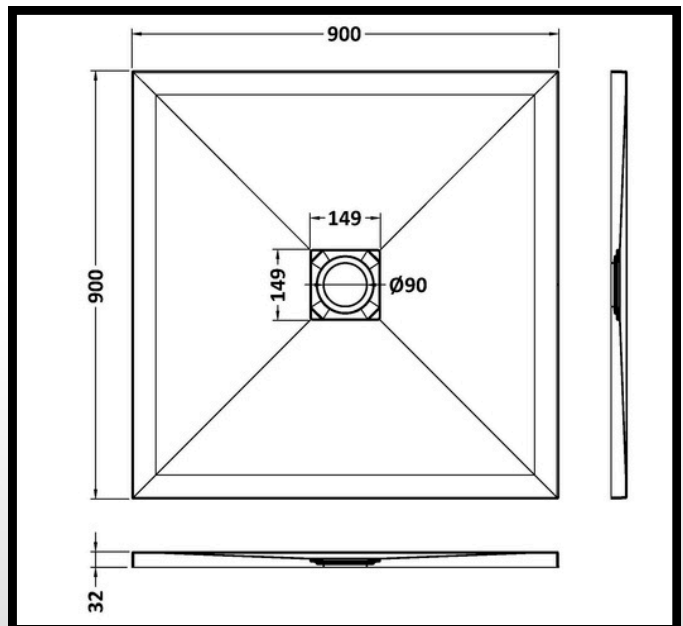

BATHCO DESIGNS

MANAGING BATHROOMS IN CONSTRUCTION

Edwrox Slate White 900 x 900
Square Shower Tray

15-SLX1A Edwrox Slate White
900 x 900 Square Shower Tray

Technical Information

Material: Acrylic Capped ABS Caco3
& Pu

Colour/ finish: Slate White

COO: UK

Weight: 27 Kg

Waste Required (mm): 90

Compatible with leg kit: No

Radius: 0

Product Dimensions

L 900 x W 900 x H 32mm

Product Guarantee

- Lifetime Guarantee

Contact us!

☎ 01603 856104

✉ sales@bathcodesigns.com

EDWROX

The information on this page is accurate as of the issue date. Fitting dimensions are approximate and may vary due to manufacturing tolerances. We reserve the right to change specifications without notice as part of our ongoing product improvement.

Issue Date: 05/03/2025