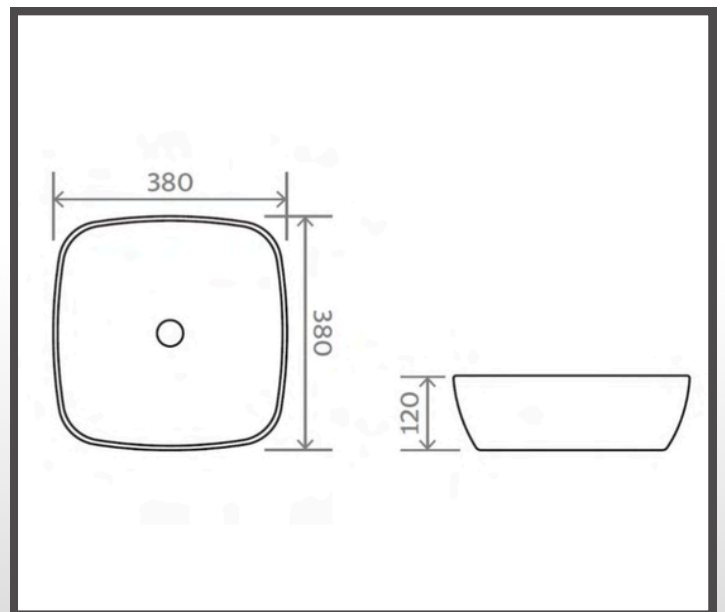

BATHCO DESIGNS

MANAGING BATHROOMS IN CONSTRUCTION

Edwrox Sofia 38cm Square Countertop Basin Data

67-20415 Edwrox Sofia 38cm Square
Countertop Basin

Technical Information

Material: Ceramic

Flushing Volume: N/A

Weight: 7 Kg

COO: CN

Colour: Euro White

WRAS Approved : N/A

Product Dimensions

H 120 x W 380 x D 380mm

Product Guarantee

- 25 Years Guarantee
- 2 Years Parts (Toilets & Cistern Fittings)

Contact us!

 01603 856104

 sales@bathcodesigns.com

EDWROX

The information on this page is accurate as of the issue date. Fitting dimensions are approximate and may vary due to manufacturing tolerances. We reserve the right to change specifications without notice as part of our ongoing product improvement.