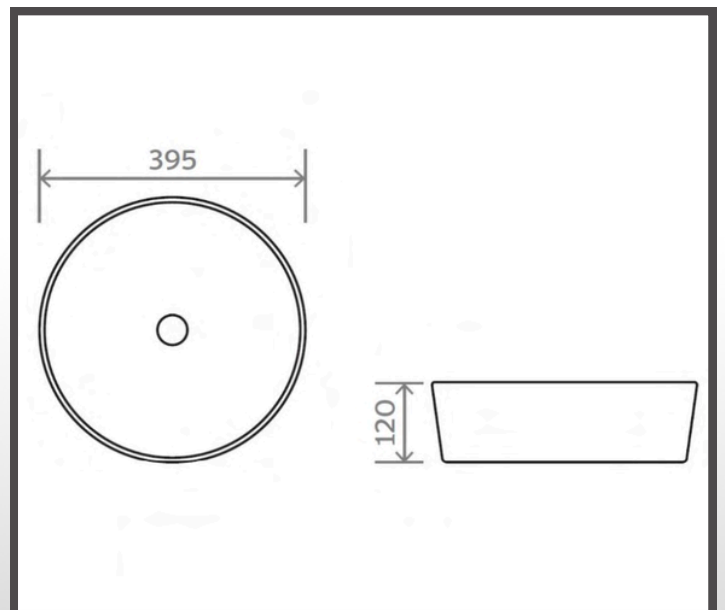

BATHCO DESIGNS

MANAGING BATHROOMS IN CONSTRUCTION

Edwrox Sofia 39cm Round Countertop Basin

67-20416 Edwrox Sofia 39cm Round
Countertop Basin

Technical Information

Material: Ceramic

Flushing Volume: N/A

Weight: 7 Kg

COO: CN

Colour: Euro White

WRAS Approved : N/A

Product Dimensions

H 120 x D 380mm

Product Guarantee

- 25 Years Guarantee
- 2 Years Parts (Toilets & Cistern Fittings)

Contact us!

 01603 856104

 sales@bathcodesigns.com

EDWROX

The information on this page is accurate as of the issue date. Fitting dimensions are approximate and may vary due to manufacturing tolerances. We reserve the right to change specifications without notice as part of our ongoing product improvement.