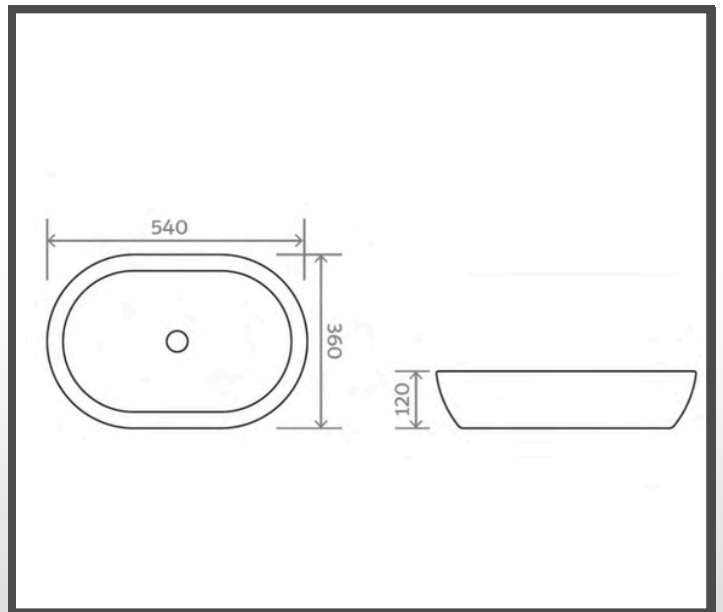

BATHCO DESIGNS

MANAGING BATHROOMS IN CONSTRUCTION

Edwrox Sofia 54cm Oval Countertop Basin

67-20417 Edwrox Sofia 54cm Oval
Countertop Basin

Technical Information

Material: Ceramic

Flushing Volume: N/A

Weight: 8 Kg

COO: CN

Colour: Euro White

WRAS Approved : N/A

Product Dimensions

H 120 x W 540 x D 360mm

Product Guarantee

- 25 Years Guarantee
- 2 Years Parts (Toilets & Cistern Fittings)

Contact us!

 01603 856104

 sales@bathcodesigns.com

EDWROX

The information on this page is accurate as of the issue date. Fitting dimensions are approximate and may vary due to manufacturing tolerances. We reserve the right to change specifications without notice as part of our ongoing product improvement.