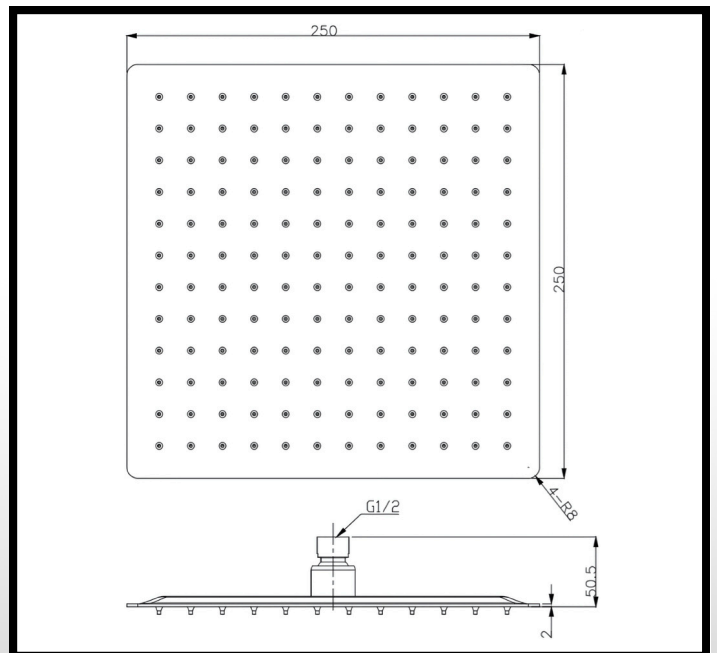

BATHCO DESIGNS

MANAGING BATHROOMS IN CONSTRUCTION

Edwrox Stylo Brushed Brass
Fixed Head

1-50925BB Edwrox Stylo Brushed
Brass Fixed Head

Technical Information

Construction Material: Stainless
Steel

Product Weight: 1.18 Kg

COO: CN

Colour / Finish: Brushed Brass

WRAS Approved: N/A

TMV Approved: N/A

Cartridge Type: N/A

Valve: N/A

Shower Hose: N/A

Fitting: G1/2" BSP