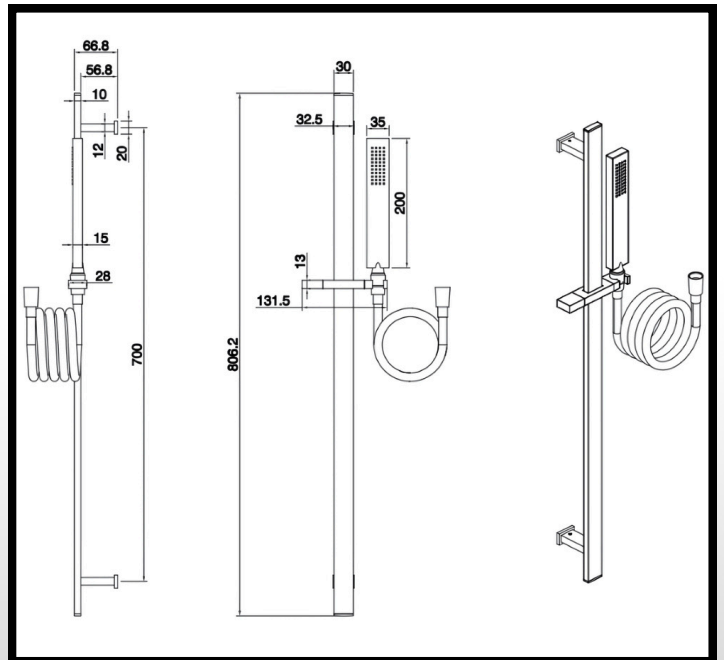

BATHCO DESIGNS

MANAGING BATHROOMS IN CONSTRUCTION

Edwrox Stylo Brushed Brass Slide Rail Kit Hose & Head

1-3822BB Edwrox Stylo Brushed Brass Slide Rail Kit Hose & Head

Technical Information

Construction Material: Brass, Stainless steel

Product Weight: 1.5 Kg

COO: CN

Colour / Finish: Brushed Brass

WRAS Approved: N/A

TMV Approved: N/A

Cartridge Type: N/A

Valve: N/A

Shower Hose: PVC

Fitting: Brass G1/2"

Water Pressure: N/A

Product Guarantee

- 15 Years Guarantee
- 2 Years Parts

Contact us!

☎ 01603 856104

✉ sales@bathcodesigns.com

EDWROX