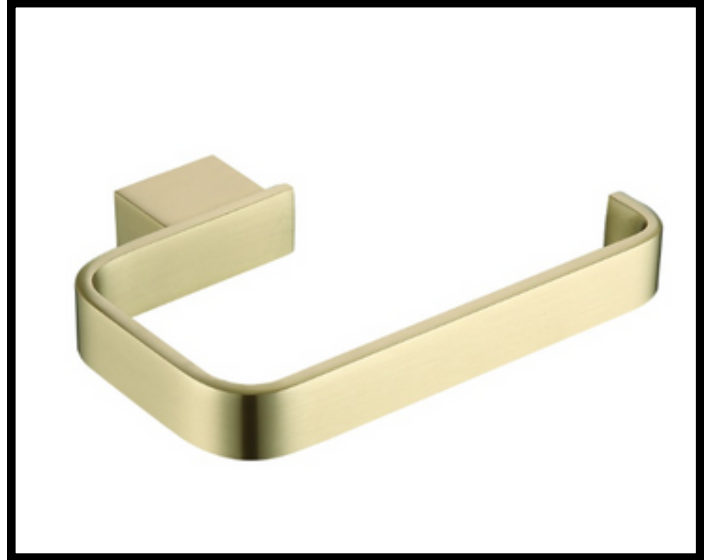

BATHCO DESIGNS

MANAGING BATHROOMS IN CONSTRUCTION

Edwrox Stylo Brushed Brass Toilet Roll Holder

1-66340BRS Edwrox Stylo Brushed Brass Toilet Roll Holder

Technical Information

COO: CN

Product Weight: 0.36 Kg

Product Material: Brass, Stainless Steel

Colour / Finish: Brushed Brass

Installation Type: Wall mounted fitting

Product Guarantee

- 15 Years
- 2 Years Parts

Contact us!

 01603 856104

 sales@bathcodesigns.com