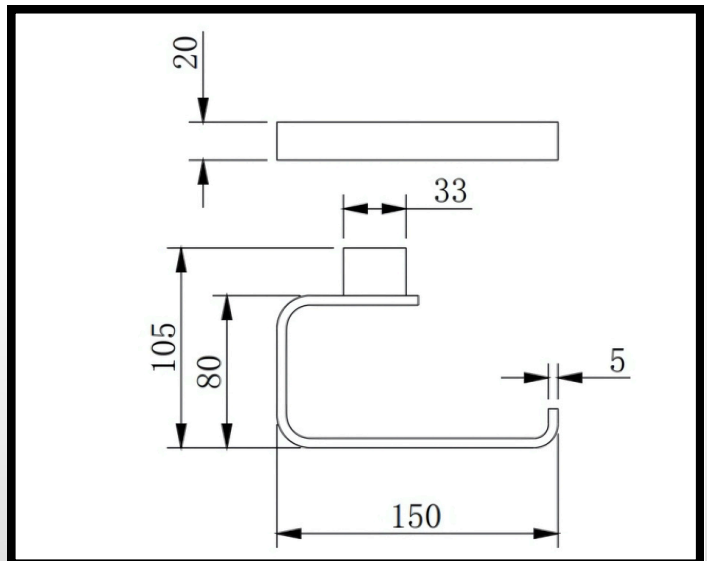

Product Guarantee

- 15 Years
- 2 Years Parts

Contact us!

01603 856104

sales@bathcodesigns.com

EDWROX

The information on this page is accurate as of the issue date. Fitting dimensions are approximate and may vary due to manufacturing tolerances. We reserve the right to change specifications without notice as part of our ongoing product improvement.

Issue Date: 05/03/2025