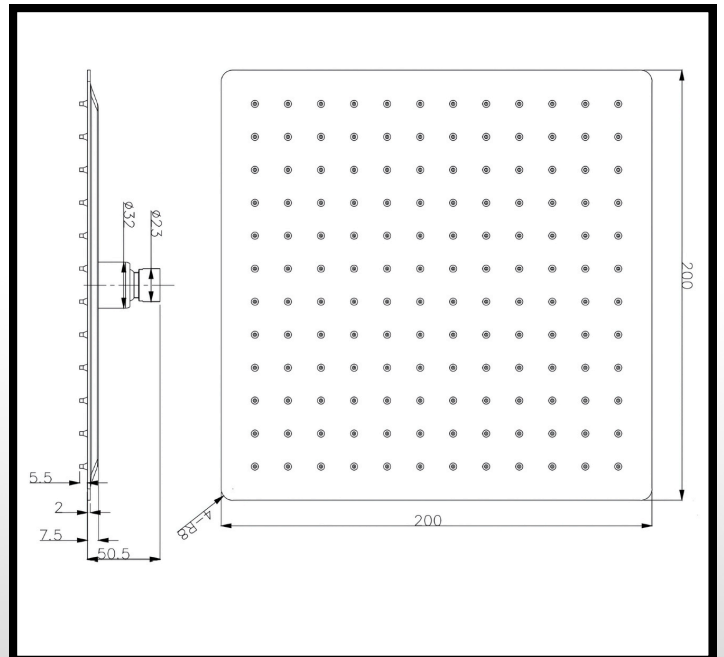

BATHCO DESIGNS

MANAGING BATHROOMS IN CONSTRUCTION

Edwrox Stylo Chrome Fixed Head

1-50925 Edwrox Stylo Chrome Fixed Head

Technical Information

Construction Material: Stainless Steel

Product Weight: 0.9 Kg

COO: CN

Colour / Finish: Chrome

WRAS Approved: N/A

TMV Approved: N/A

Cartridge Type: N/A

Valve: N/A

Shower Hose: N/A

Fitting: G1/2" BSP

Product Guarantee