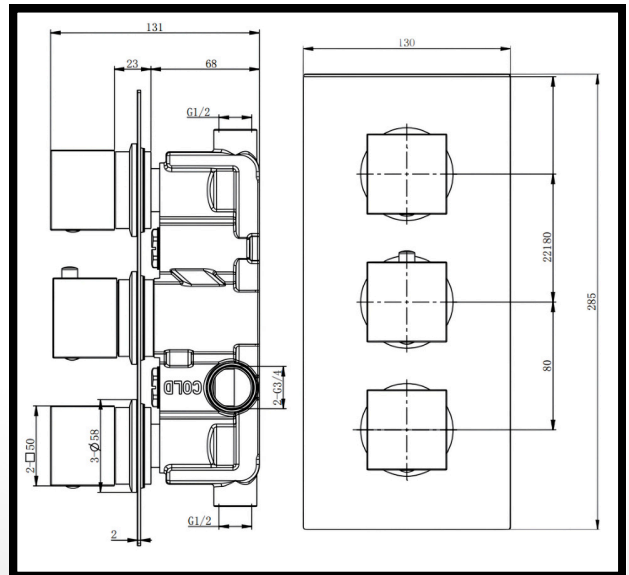

Construction Material: Brass Body, Stainless steel Face plate, Zinc-alloy Handles

Product Weight: 3.13 Kg

COO: CN

Colour / Finish: Chrome

WRAS Approved: Yes

TMV Approved: N/A

Cartridge Type: Thermostatic

Valve: Ceramic disc valve

Shower Hose: N/A

Fitting: Brass G3/4" BSP Female thread (Hot and Cold)

Water Pressure: Min. 0.5 bar, Max. 5.0 bar

Product Guarantee

- 15 Years Guarantee
- 2 Years Parts

Contact us!

☎ 01603 856104

✉ sales@bathcodesigns.com

Flow Rates (L/min)									
0.1 Bar	0.2 Bar	0.3 Bar	0.5 Bar	1.0 Bar	1.5 Bar	2.0 Bar	3.0 Bar	4.0 Bar	5.0 Bar
5.7	7.3	8.66	10.93	15.25	18.67	21.52	26.44	30.49	34.08

The information on this page is accurate as of the issue date. Fitting dimensions are approximate and may vary due to manufacturing tolerances. We reserve the right to change specifications without notice as part of our ongoing product improvement.