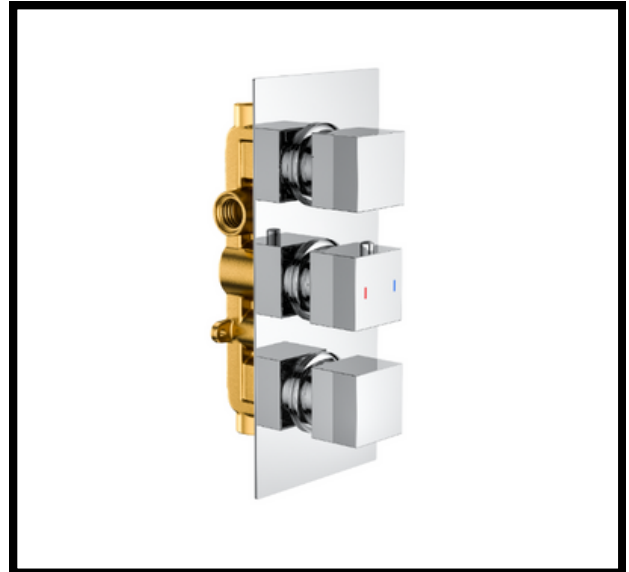

BATHCO DESIGNS

MANAGING BATHROOMS IN CONSTRUCTION

Edwrox Stylo Chrome Two Outlet Concealed Thermostatic Shower Valve

1-83054 Edwrox Stylo Chrome Two Outlet Concealed Thermostatic Shower Valve

Technical Information

Construction Material: Brass Body, Stainless steel Face plate, Zinc-alloy Handles

Product Weight: 3.13 Kg

COO: CN

Colour / Finish: Chrome

WRAS Approved: Yes

TMV Approved: N/A

Cartridge Type: Thermostatic

Valve: Ceramic disc valve

Shower Hose: N/A

Fitting: Brass G3/4" BSP Female thread (Hot and Cold)

Water Pressure: Min. 0.5 bar, Max. 5.0 bar

Product Guarantee

- 15 Years Guarantee
- 2 Years Parts

Contact us!

☎ 01603 856104

✉ sales@bathcodesigns.com