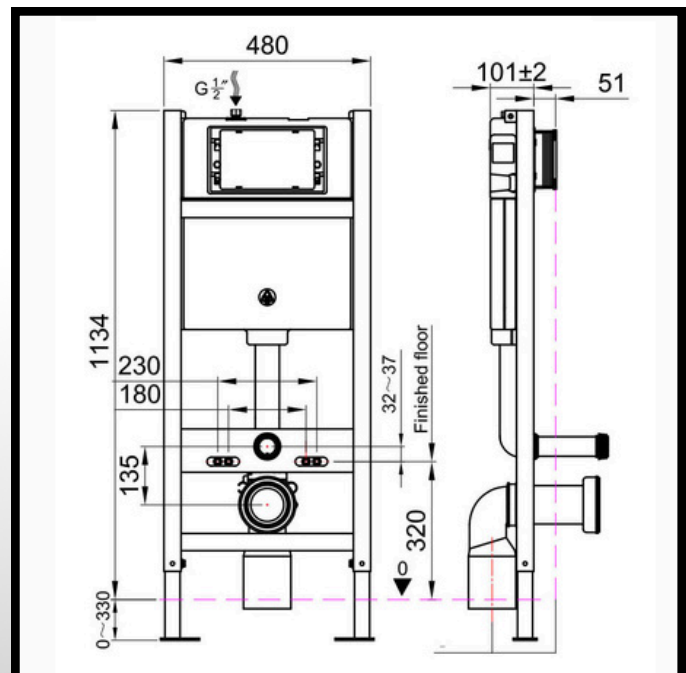

BATHCO DESIGNS

MANAGING BATHROOMS IN CONSTRUCTION

Edwrox Tori 1130mm Wall Hung WC Frame

79-T012 Edwrox Tori 1130mm Wall Hung WC Frame

Technical Information

COO: CN

Product Weight: 13.50 Kg

Product Material: Galvanised Steel

Installation type: ABS WC-Frame

Colour: Grey, White

Water Inlet location: N/A

Flush Volume Preset: 6/4L

Flush Volume Adjustment Range:
3/6 - 4/7

Flush Type: Neumatic Push Button

WRAS Approved Fittings: No

Product Dimensions

H 1134 x W 480mm

Installation Depth: 128-147mm

Product Guarantee

- 5 Years
- 2 Years Parts

Contact us!

☎ 01603 856104

✉ sales@bathcodesigns.com

EDWROX

The information on this page is accurate as of the issue date. Fitting dimensions are approximate and may vary due to manufacturing tolerances. We reserve the right to change specifications without notice as part of our ongoing product improvement.